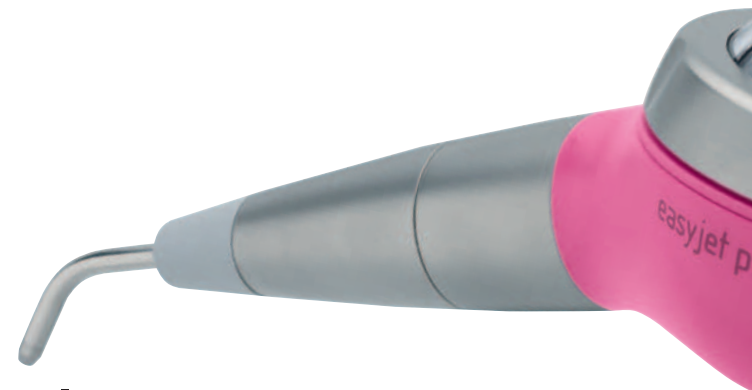

mectron

→ MECTRON EASYJET PRO

## airpolishing for turbine coupling

→ easyjet pro opens up a new dimension of turbine couplings. Just a simple click and your turbine becomes a skillful prophylaxis unit, which offers the same well-proven features as mectron's table top units: a powerful powder jet, easy handling and reliable airpolishing. Shape and balance also enable a good handling and a controlled precise powder jet direction.

## → SPRAY HANDPIECE

- 120° angle
- just a click to connect
- 360° rotating head
- powder and water travel separately until they reach the nozzle
- the water surrounds the jet of powder and air and prevents powder dust
- fully sterilizable

- POWDER CHAMBER CAP
- stainless steel ring-nut
  - transparent dome for optimal control of powder level
  - triangular thread for easy opening
  - thanks to its specific shape there will be no powder deposits on the thread