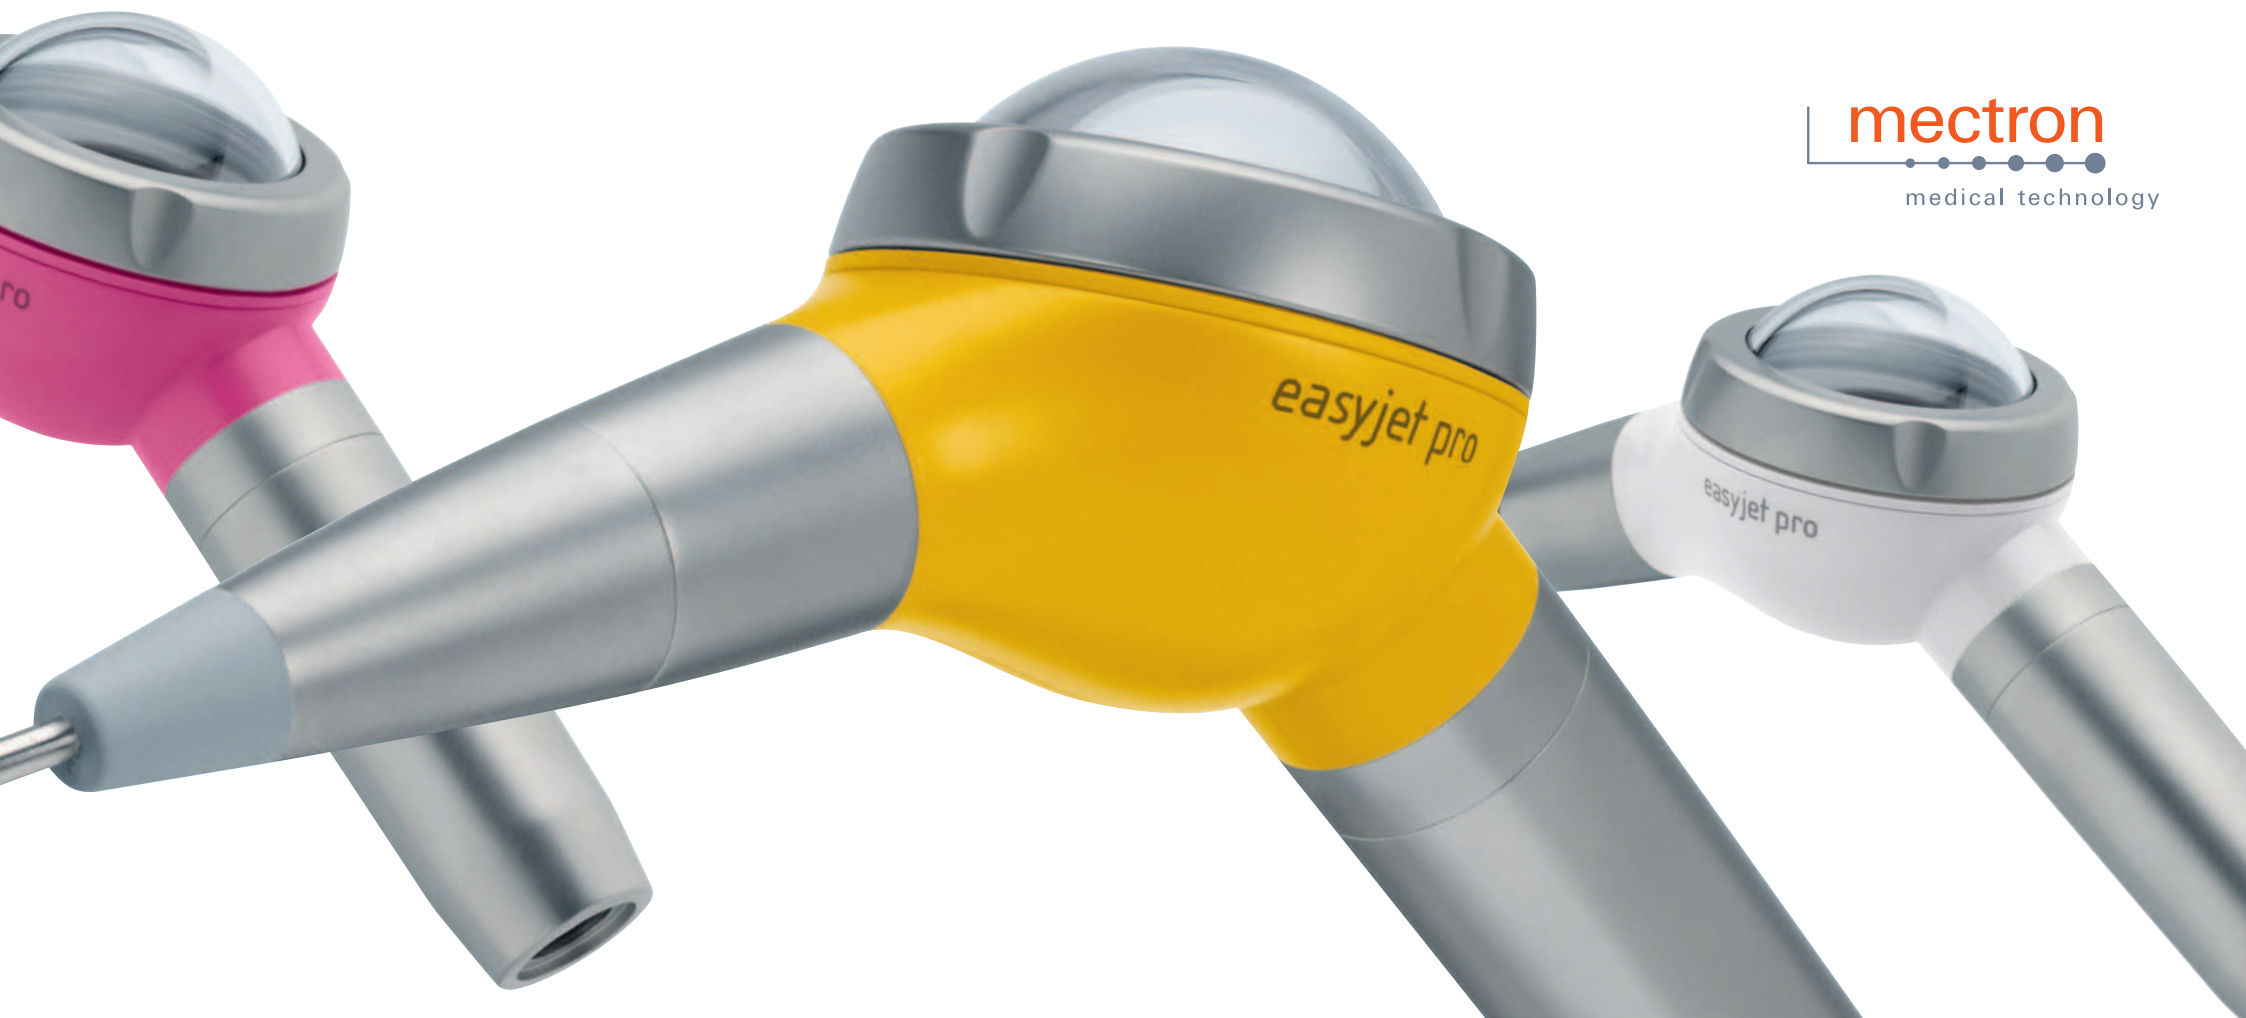

mectron

→ MECTRON EASYJET PRO

## airpolishing for turbine coupling

→ easyjet pro opens up a new dimension of turbine couplings. Just a simple click and your turbine becomes a skillful prophylaxis unit, which offers the same well-proven features as mectron's table top units: a powerful powder jet, easy handling and reliable airpolishing. Shape and balance also enable a good handling and a controlled precise powder jet direction.

## → SPRAY HANDPIECE

- 120° angle
- just a click to connect
- 360° rotating head
- powder and water travel separately until they reach the nozzle
- the water surrounds the jet of powder and air and prevents powder dust
- fully sterilizable

- POWDER CHAMBER CAP
- stainless steel ring-nut
  - transparent dome for optimal control of powder level
  - triangular thread for easy opening
  - thanks to its specific shape there will be no powder deposits on the thread